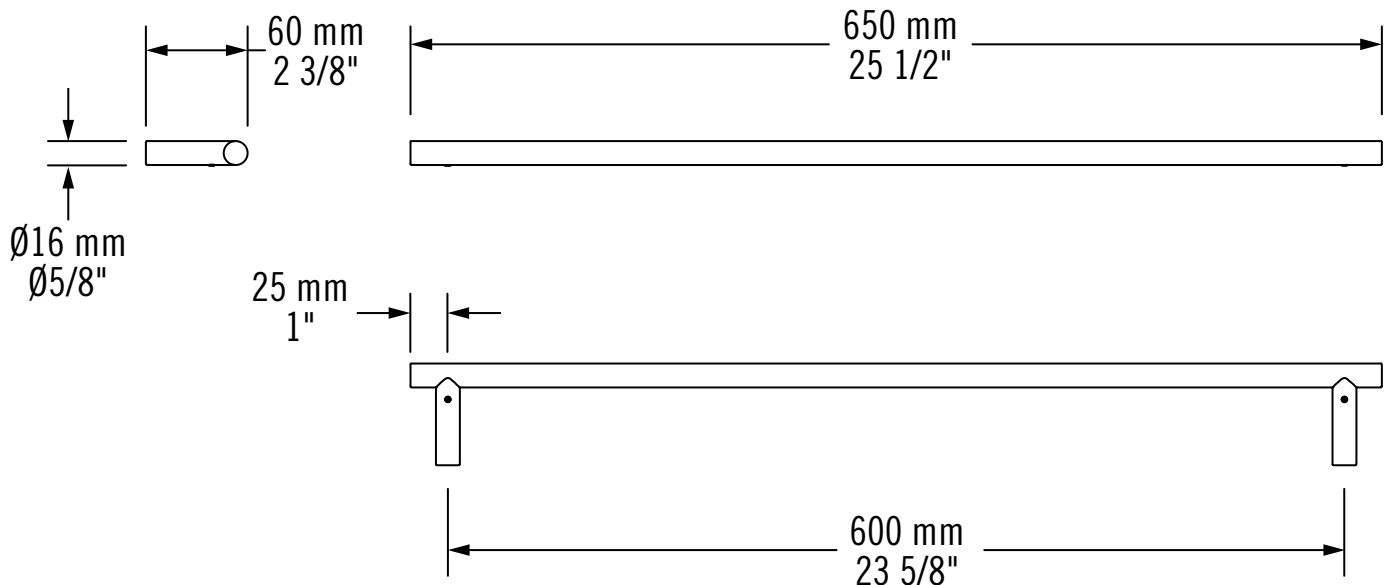

Description:

- Barre porte-serviette 24 po / Towel bar 24 in

Finis disponibles / Available finish:

- CC = Chrome
- BK = Noir mat / Matte black
- OR = Or brossé / Brushed gold
- IX = Inox / Stainless steel
- WH = Blanc mat / Matte whit
- GM = Gunmétal / Gunmetal